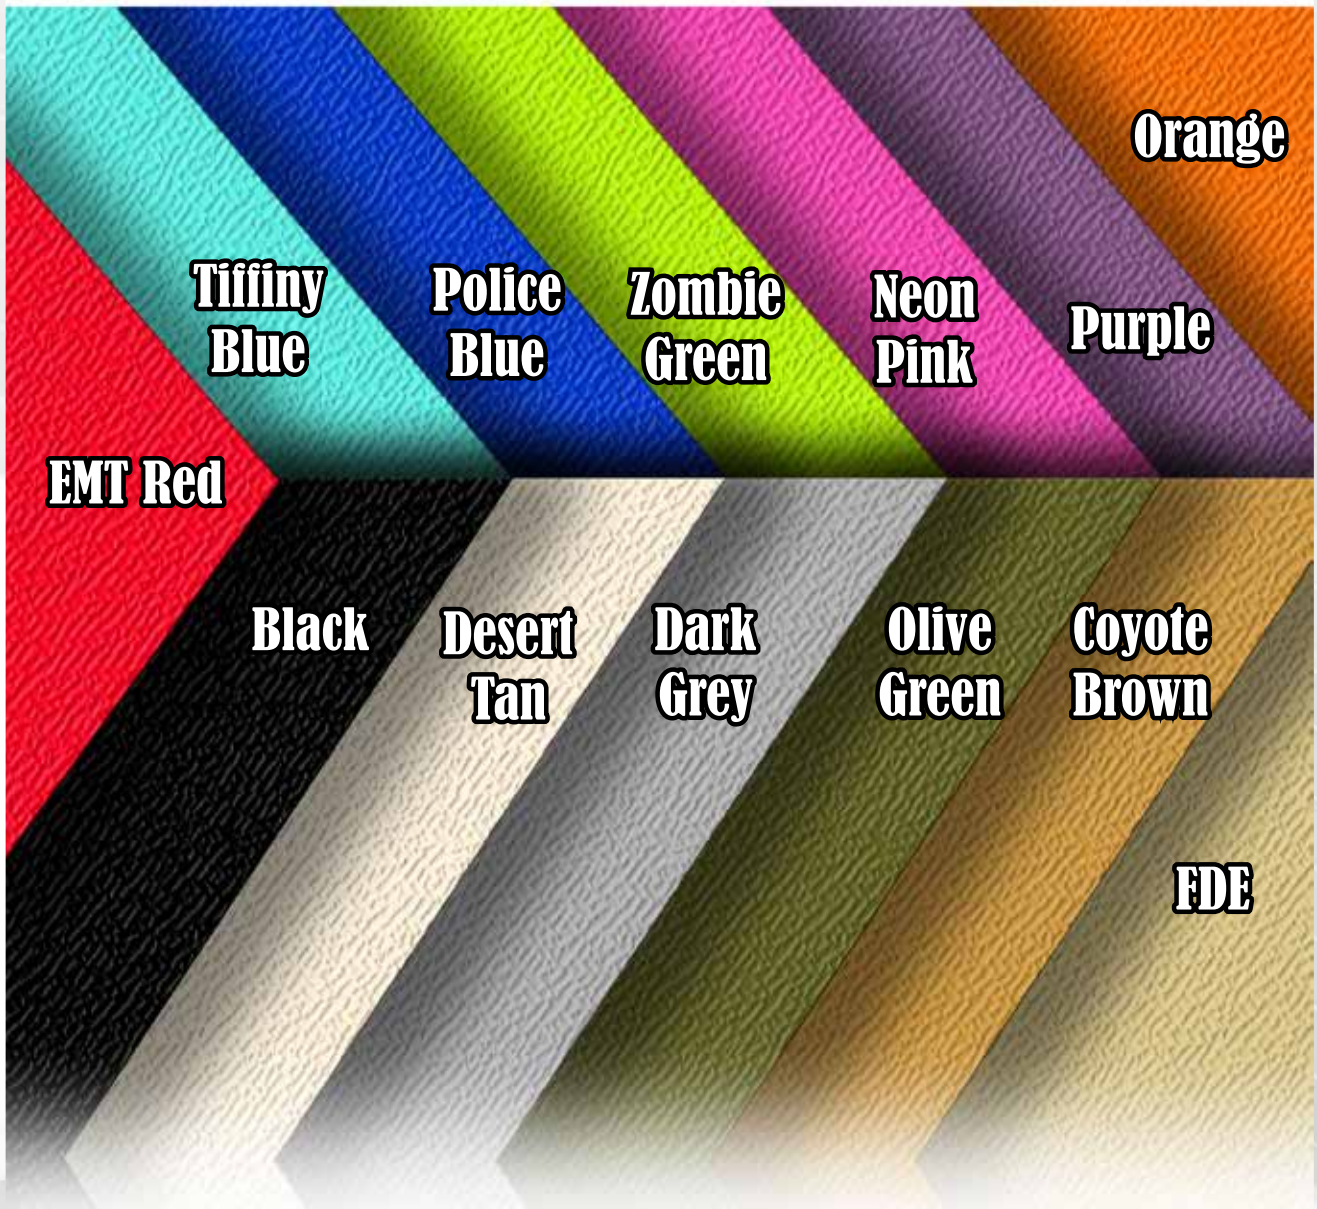

KNIFE SHEATHS

P.O.A

Kydex Colour Range

- All costs excludes postage fees. • Coloured Kydex are R200 extra on product cost.
- All prices are subject to firearms and weapon mount flashlights available to BattleGear
- All prices are subject to change, depending on client's requests.